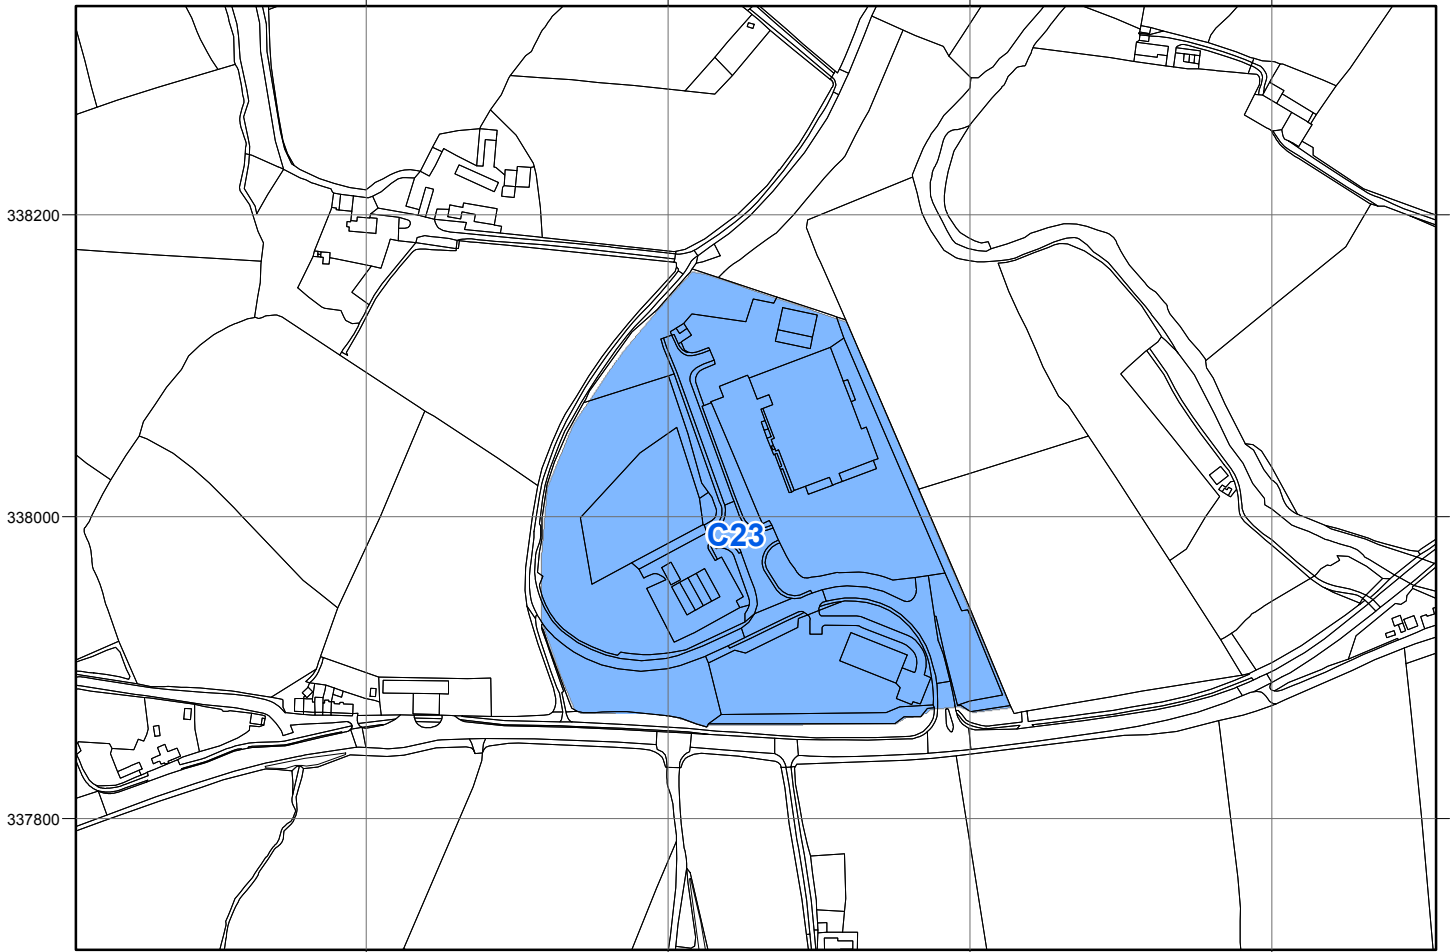

Map / Inset III

Parc Amaeth Bwyd Llanystumdwy Argi Food Park

245400 245600 245800 246000